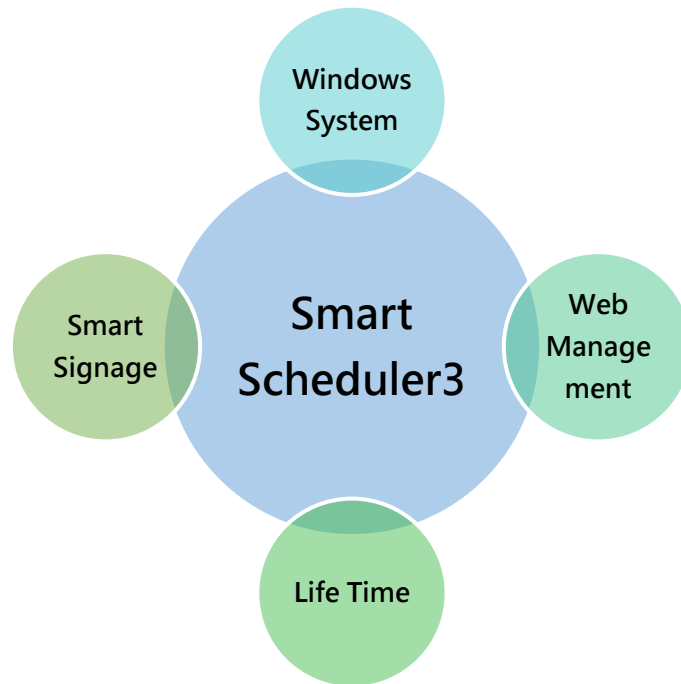

# Smart Scheduler

## 55 inch Digital Signage Display and Cube Mini PC Bundle Set

## Introduction

Powerful functionality / multi-purpose / fast editing / easy to use / remote management / message push / on-site display / online and offline / offline playback / digital intelligence / content commissioning / annual subscription package.

## 55 inch LCD display screen

- ✓ Professional commercial display screen, durable and high brightness, unlike general TV displays.
- ✓ 55 inch large screen, using IPS LCD panel
- ✓ Fine and clear display from all angles, LED with low power consumption.