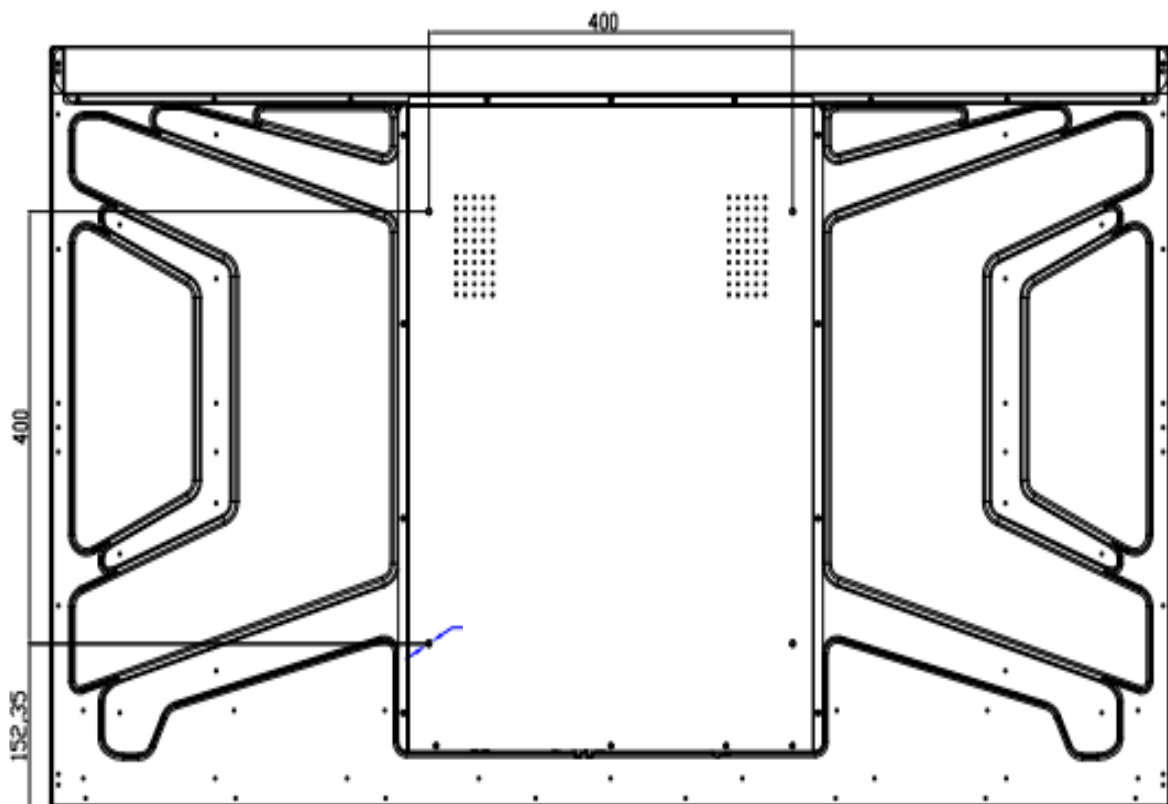

## Specification

Size		NC-A24D-55D
Screen	Size	55 inch
	Resolution	1920 x 1080
	Backlight	1209.6 x 680.4 mm
	Brightness	WLED
	Contrast	500 cd/m <sup>2</sup>
	Color Depth	16:9
	Response Time	1200:1
	View Angle	178° / 178° (CR≥10)
Power	Input	AC110V~240V, 50Hz / 60Hz
	Working Mode	104W
Input		HDMI、USB、SD Card
Frame Design		Narrow Bezel
Product Size		1233.4 x 704.7 x 46.2 mm (±5mm)
Package Size		1360 x 150 x 830 mm
Net Weight		15.7KG
Gross Weight		18KG
Working Temperature		0°C~45°C
Storage Temperature		-20°C ~ -60°C
Working Humidity		30%~80%
Storage Humidity		30%~70%

# Size (mm)