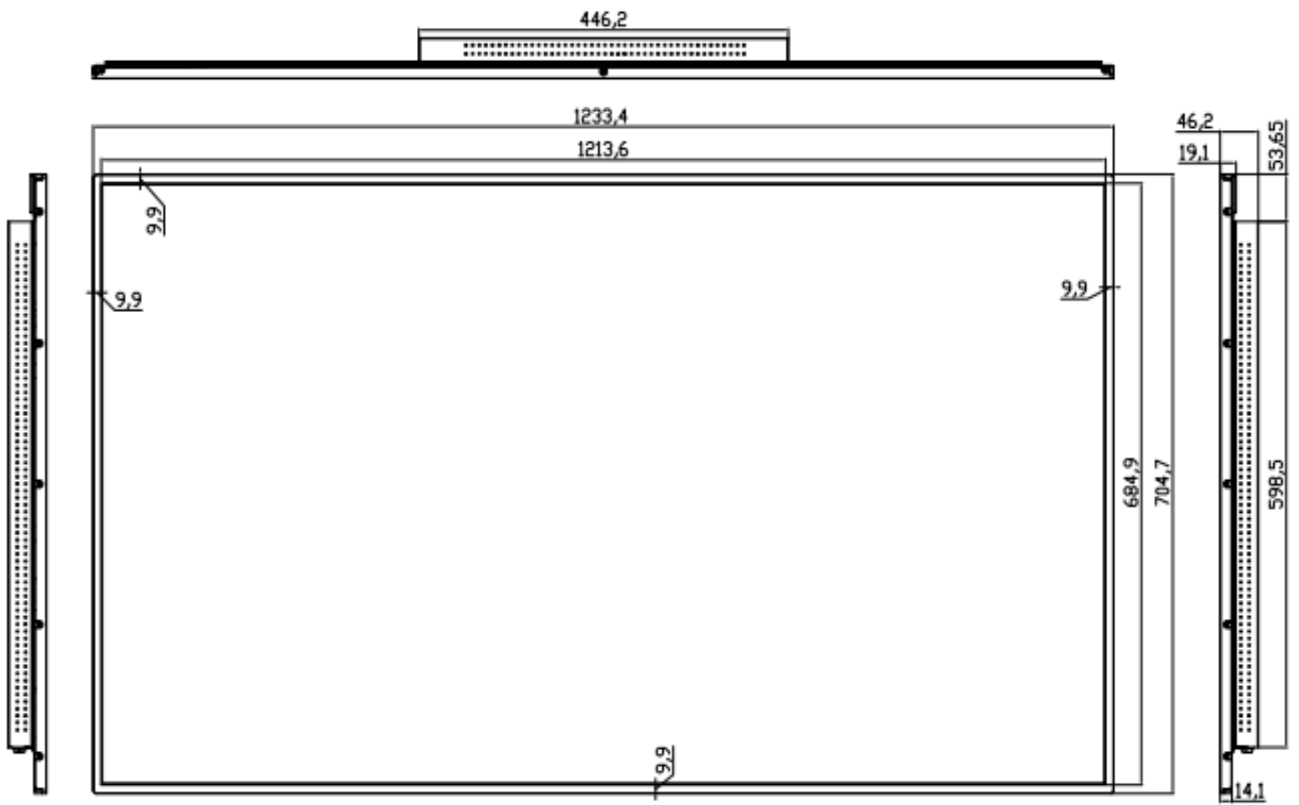

## Specification

Size		NC-A24D-55D
Screen	Size	55 inch
	Resolution	1920 x 1080
	Backlight	1209.6 x 680.4 mm
	Brightness	WLED
	Contrast	500 cd/m <sup>2</sup>
	Color Depth	16:9
	Response Time	1200:1
	View Angle	178° / 178° (CR≥10)
Power	Input	AC110V~240V, 50Hz / 60Hz
	Working Mode	104W
Input		HDMI、USB、SD Card
Frame Design		Narrow Bezel
Product Size		1233.4 x 704.7 x 46.2 mm (±5mm)
Package Size		1360 x 150 x 830 mm
Net Weight		15.7KG
Gross Weight		18KG
Working Temperature		0°C~45°C
Storage Temperature		-20°C ~ -60°C
Working Humidity		30%~80%
Storage Humidity		30%~70%

# Size (mm)